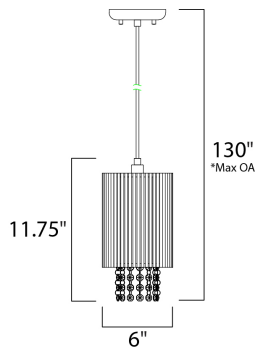

PRODUCT DESCRIPTION

The Spiral Collection features curled metal tubing that shines like diamonds radiating in the sun. Strands of high quality K9 crystal beads add to the opulence of the fixture offering a distinct sparkle visible whether off or on.

*max overall height

MEASUREMENTS

- DIMENSION : 6" W x 11.75" H
- MAX OAH : 130" OAH
- CANOPY : 4.72" W x 0.86" H x 4.72" L
- HANGING WEIGHT : 2.75 lb

LAMPING

- INPUT VOLTAGE : 120V
- LUMENS : 800 Rated
- BULB : 1 x 40W Xenon G9 , 40W Total
- BULB INCLUDED : (Included)
- DIMMABLE : Yes
- COLOR_TEMP : 2900K

FINISHES OPTION

- Polished Chrome (PC)

MATERIAL

Steel

RATINGS

cETLus
Dry Location

ADDITIONAL

SLOPE: 120
RATED LIFE 2000 Hours
OPERATING TEMPERATURE:
-20°C (-4°F), 40°C (104°F)